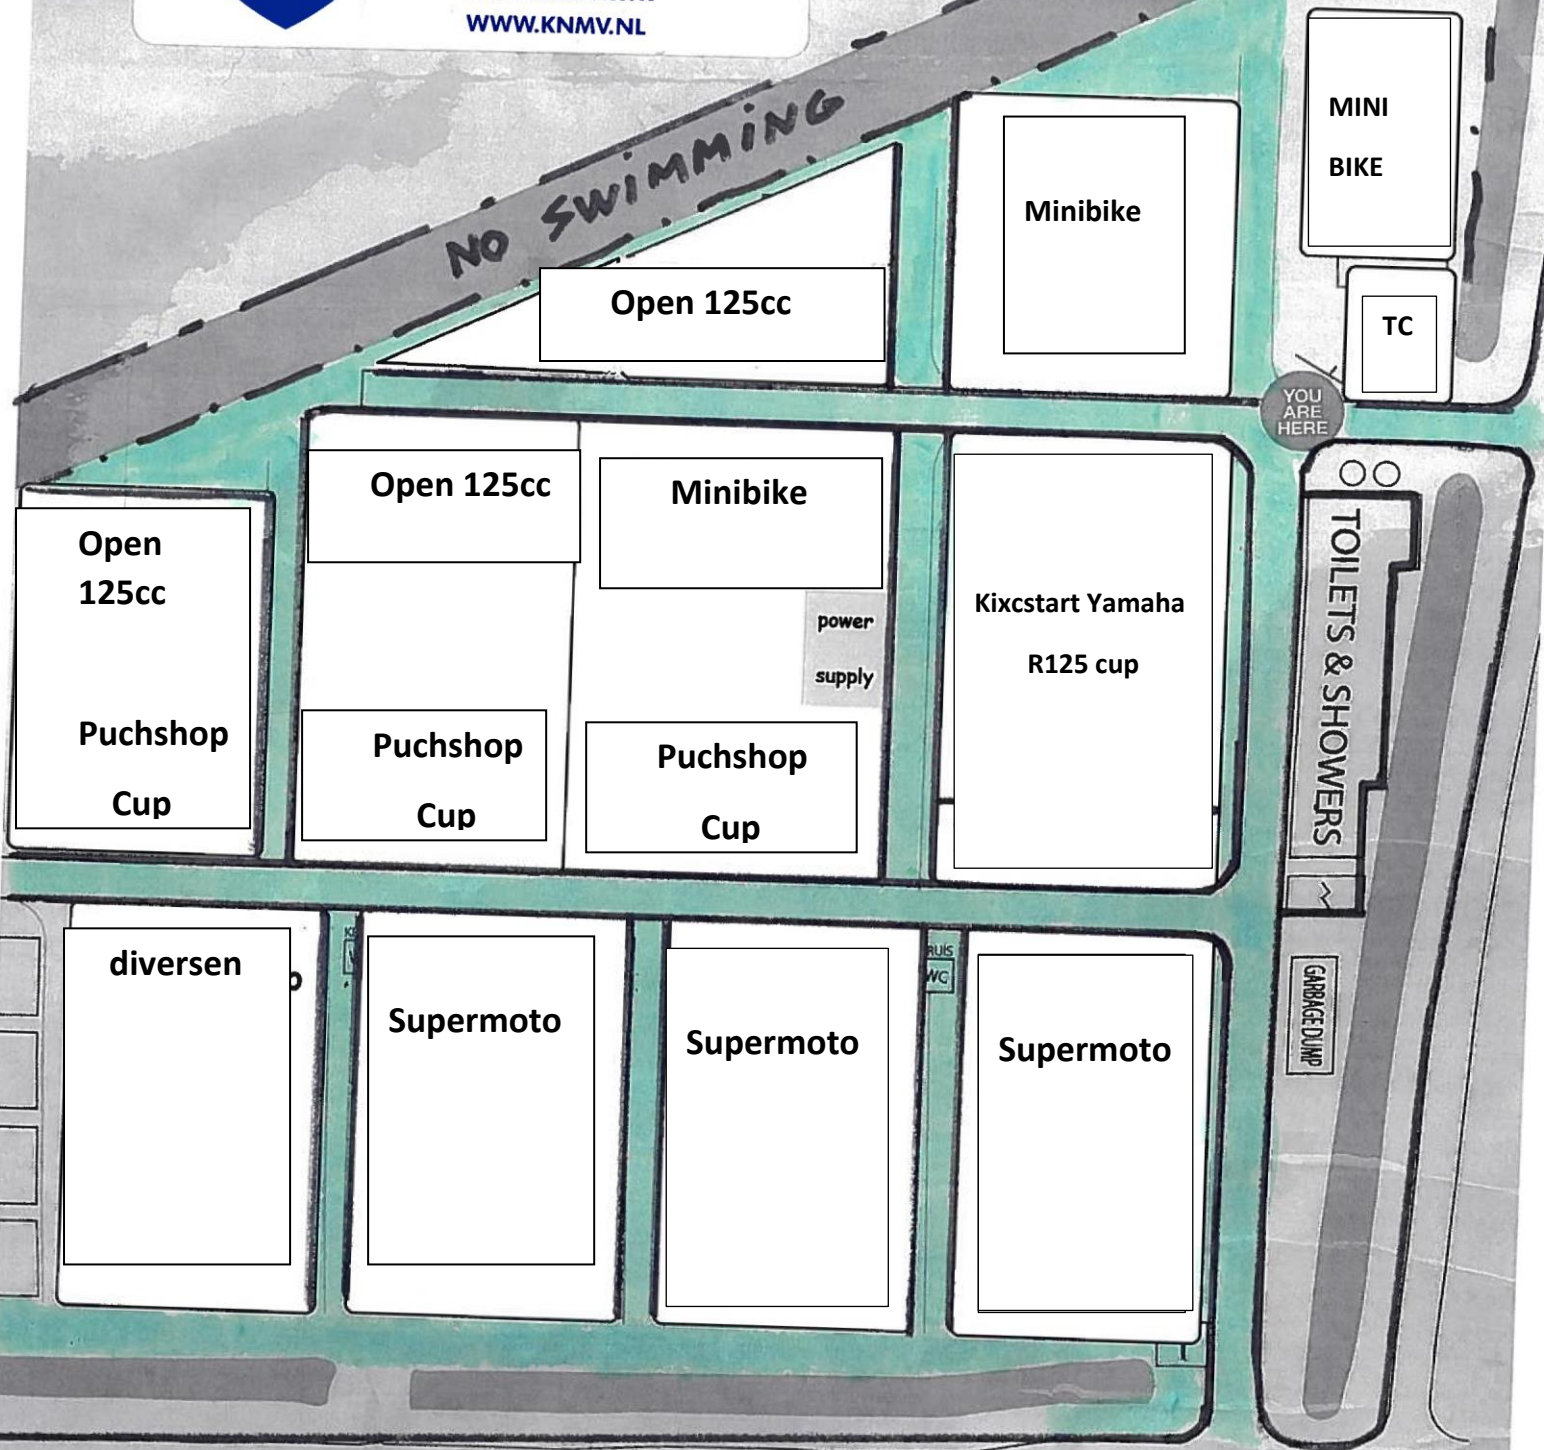

# CAMPSITE

**KONINKLIJKE  
NEDERLANDSE  
MOTORRIJDERS  
VERENIGING**

WWW.KNMV.NL

**NO SWIMMING**

MINI BIKE

Minibike

Open 125cc

TC

YOU ARE HERE

Open 125cc

Minibike

Kixcstart Yamaha  
R125 cup

power  
supply

Open  
125cc

Puchshop  
Cup

Puchshop  
Cup

Puchshop  
Cup

TOILETS & SHOWERS

GARBAGE DUMP

diversen

Supermoto

Supermoto

Supermoto

← 'DE HAAR' Public ROAD →